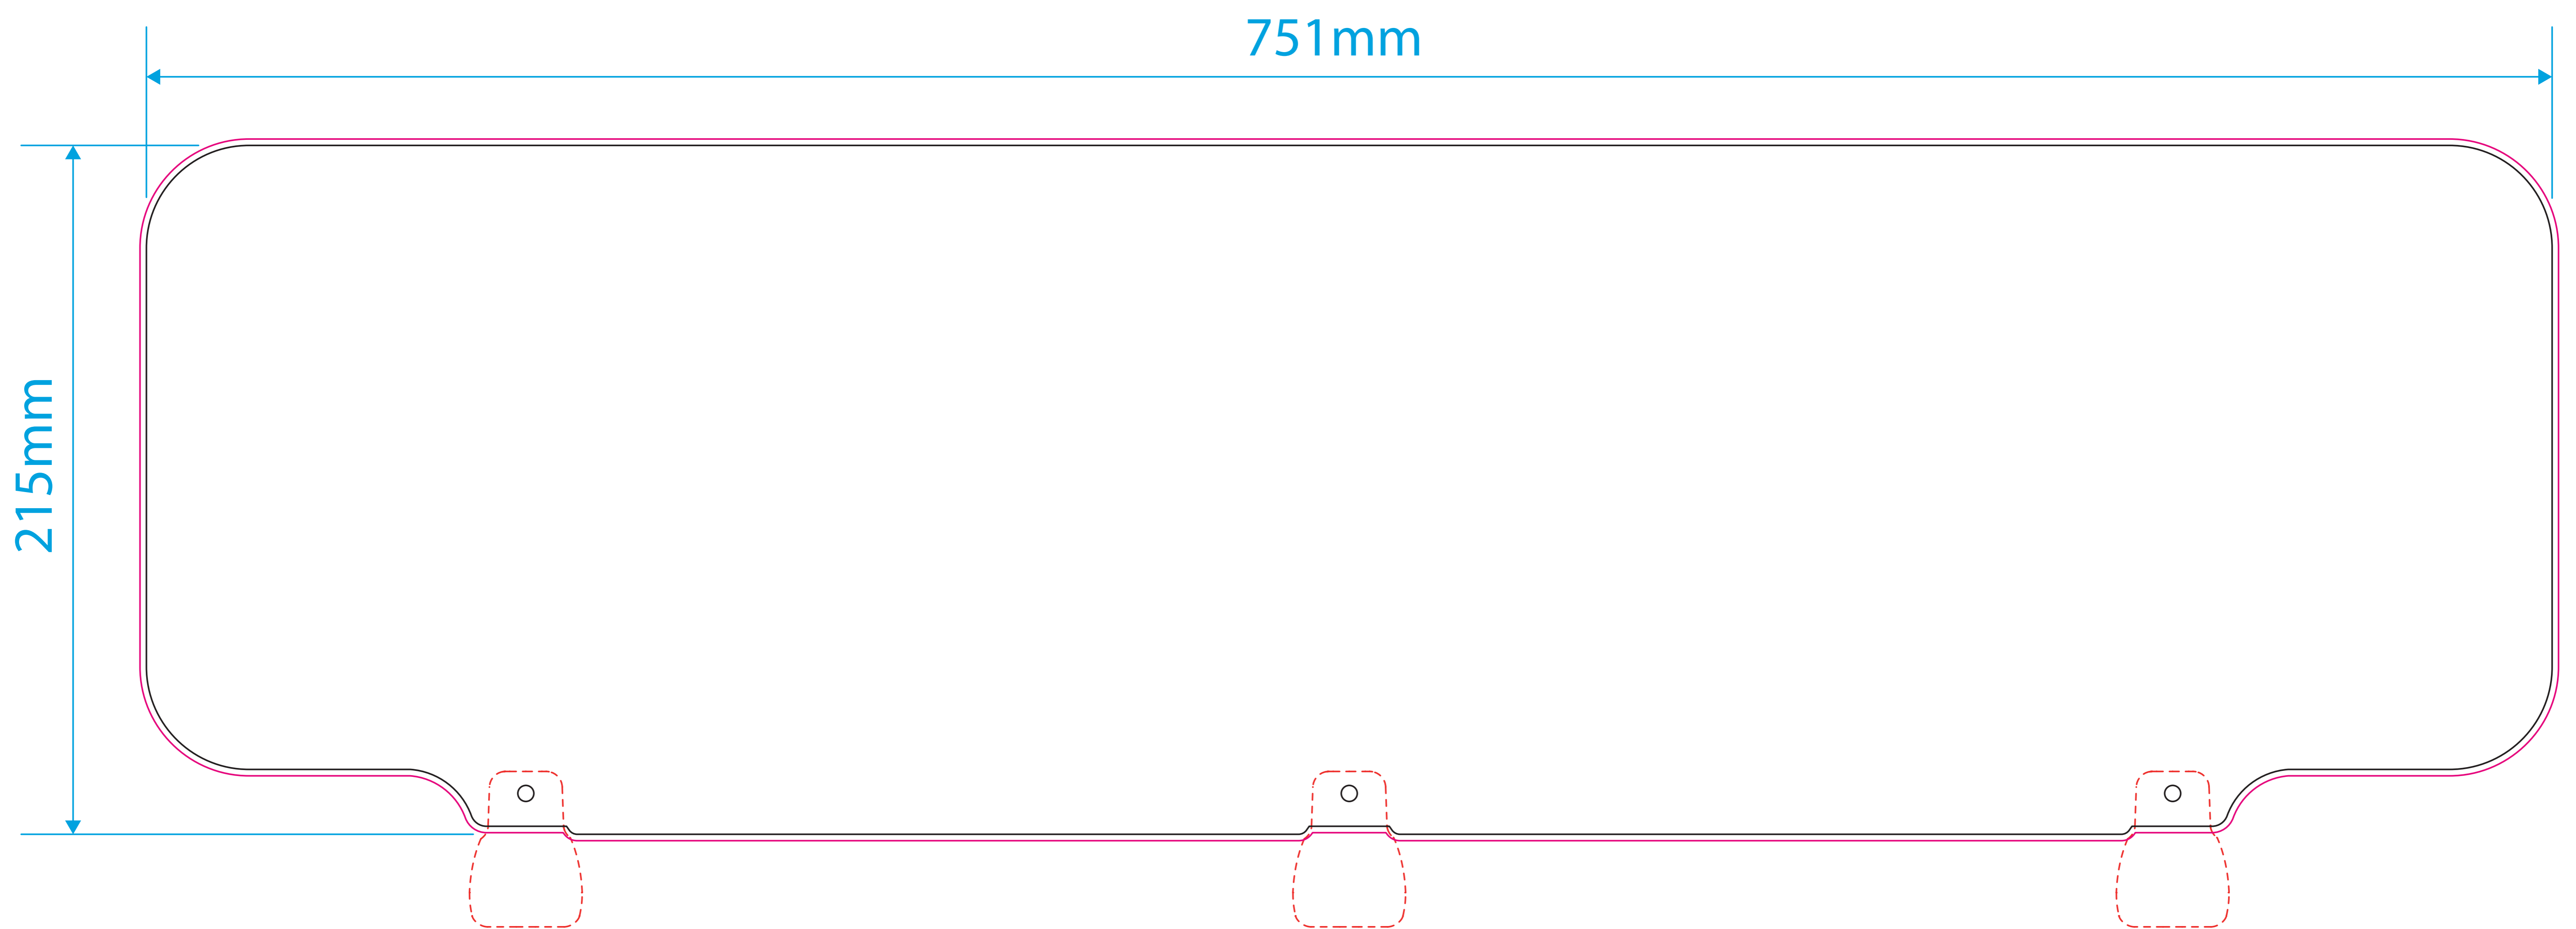

Artwork guidelines - PLEASE READ

- Must be supplied in **CMYK**.
- **Embed** all images.
- All fonts must be converted to **outlines**.
- Resolution must be **300dpi**.
- Supply artwork as high resolution **PDF** or **Illustrator** file.
- Specify **Pantone** colours for **screen print**.
- Convert all spot colours to process **CMYK** for **digital print**. (Pantone matching cannot be guaranteed)
- Set artwork at **100%** scale.

Sightmaster 3 30x40" Tactical Header Artwork Template

**Template guidelines - PLEASE READ**

— The **Black** keyline = Finished cut size of the product before assembly.

— The **Pink** keyline = Your background must extend to this line.

----- The **Red** dashed keyline = Indicates where the clips are positioned, keep important information out of this area.