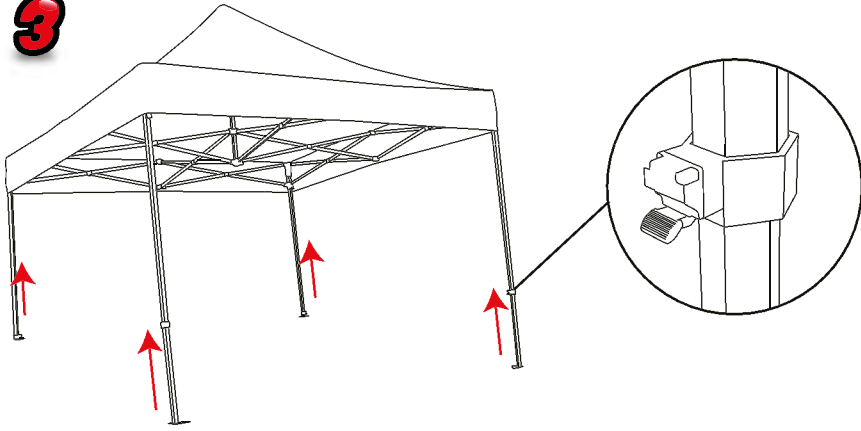

ZOOM TENT

GRAPHIC
PRINTING
SERVICES

3