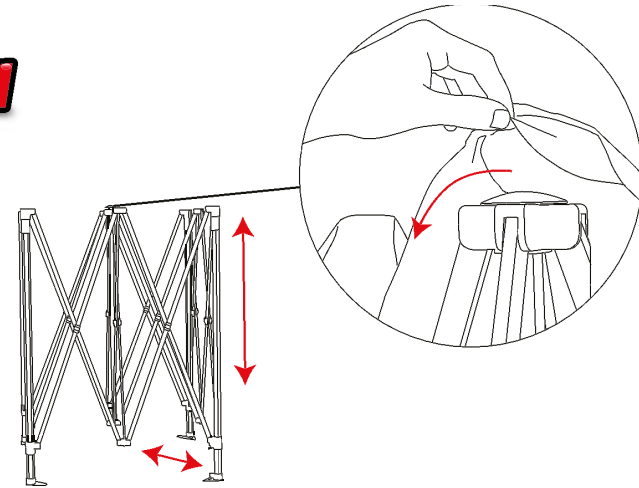

ZOOM TENT

GRAPHIC
PRINTING
SERVICES

1

2

Hardware Dimension (mm):
3130/3215/3295/3355h x 2950w x 2950d

Half wall visible graphic size(mm):
775(h) x 2760(w)

Full wall visible graphic size(mm):
2100(h) x 2790(w)

Weight:
3x3 Tent 19kg - Tent Weight 7.5kg

Max Loading Weight:
40kg

Important note: These instructions are based on assembling the 3x3m version.
Other size tents will have slightly different dimensions and number of legs but
can still be assembled in the same way.