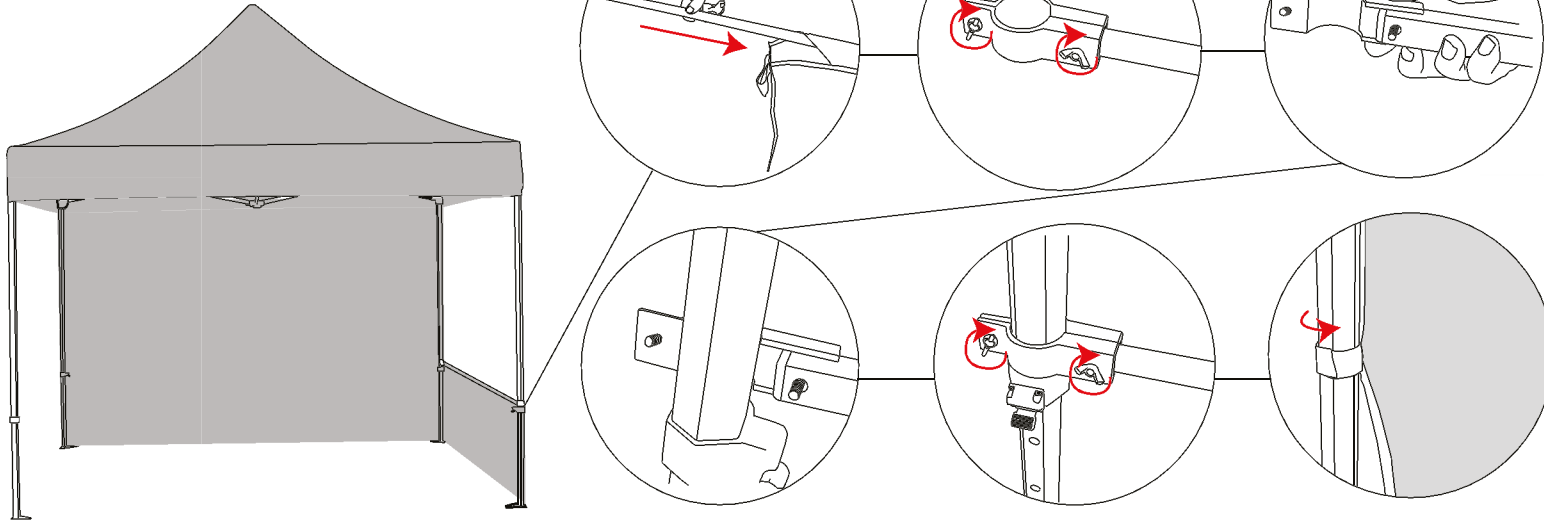

ZOOM TENT

GRAPHIC
PRINTING
SERVICES

1

2

Hardware Dimension (mm):
3130/3215/3295/3355h x 2950w x 2950d

Half wall visible graphic size(mm):
775(h) x 2760(w)

Full wall visible graphic size(mm):
2100(h) x 2790(w)

ZOOM TENT

GRAPHIC
PRINTING
SERVICES

3

4

5

6