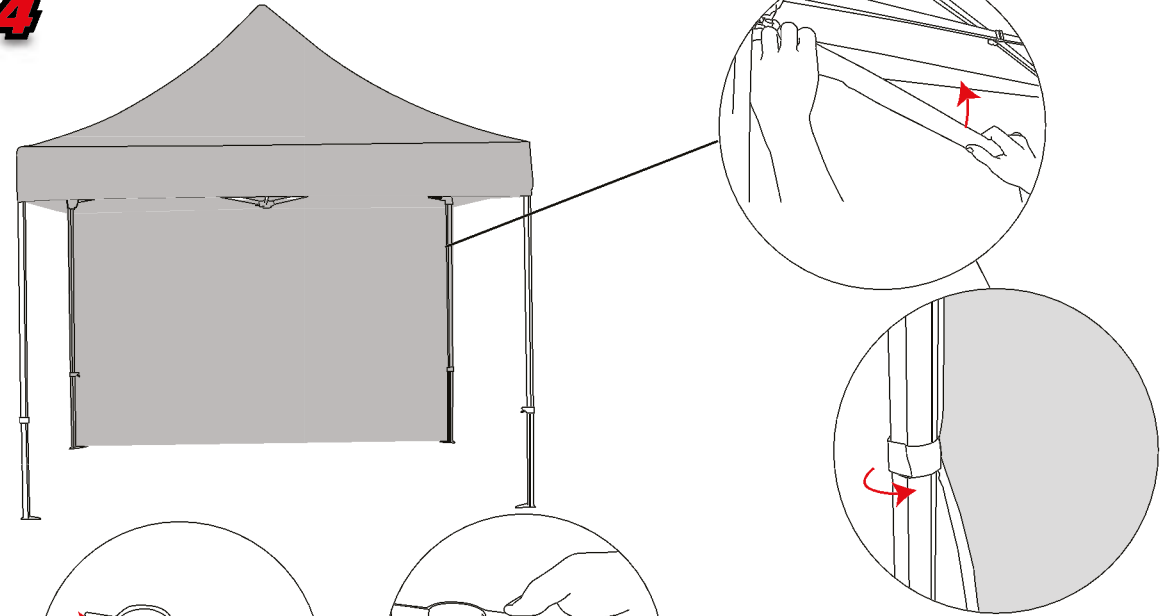

ZOOM TENT

GRAPHIC
PRINTING
SERVICES

1

2

Hardware Dimension (mm):
3130/3215/3295/3355h x 2950w x 2950d

Half wall visible graphic size(mm):
775(h) x 2760(w)

Full wall visible graphic size(mm):
2100(h) x 2790(w)

ZOOM TENT

GRAPHIC
PRINTING
SERVICES

3

4

5

6