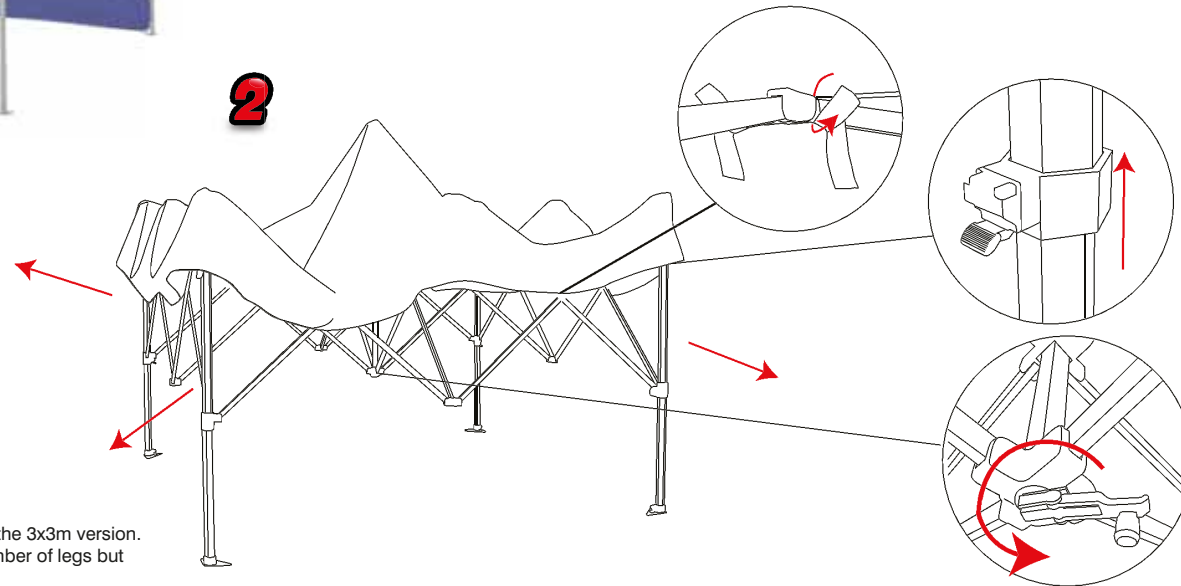

ZOOM TENT

GRAPHIC
PRINTING
SERVICES

1

2

Hardware Dimension (mm):
3130/3215/3295/3355h x 2950w x 2950d

Half wall visible graphic size(mm):
775(h) x 2760(w)

Full wall visible graphic size(mm):
2100(h) x 2790(w)

Weight:
3x3 Tent 19kg - Tent Weight 7.5kg

Max Loading Weight:
40kg

Important note: These instructions are based on assembling the 3x3m version.
Other size tents will have slightly different dimensions and number of legs but
can still be assembled in the same way.