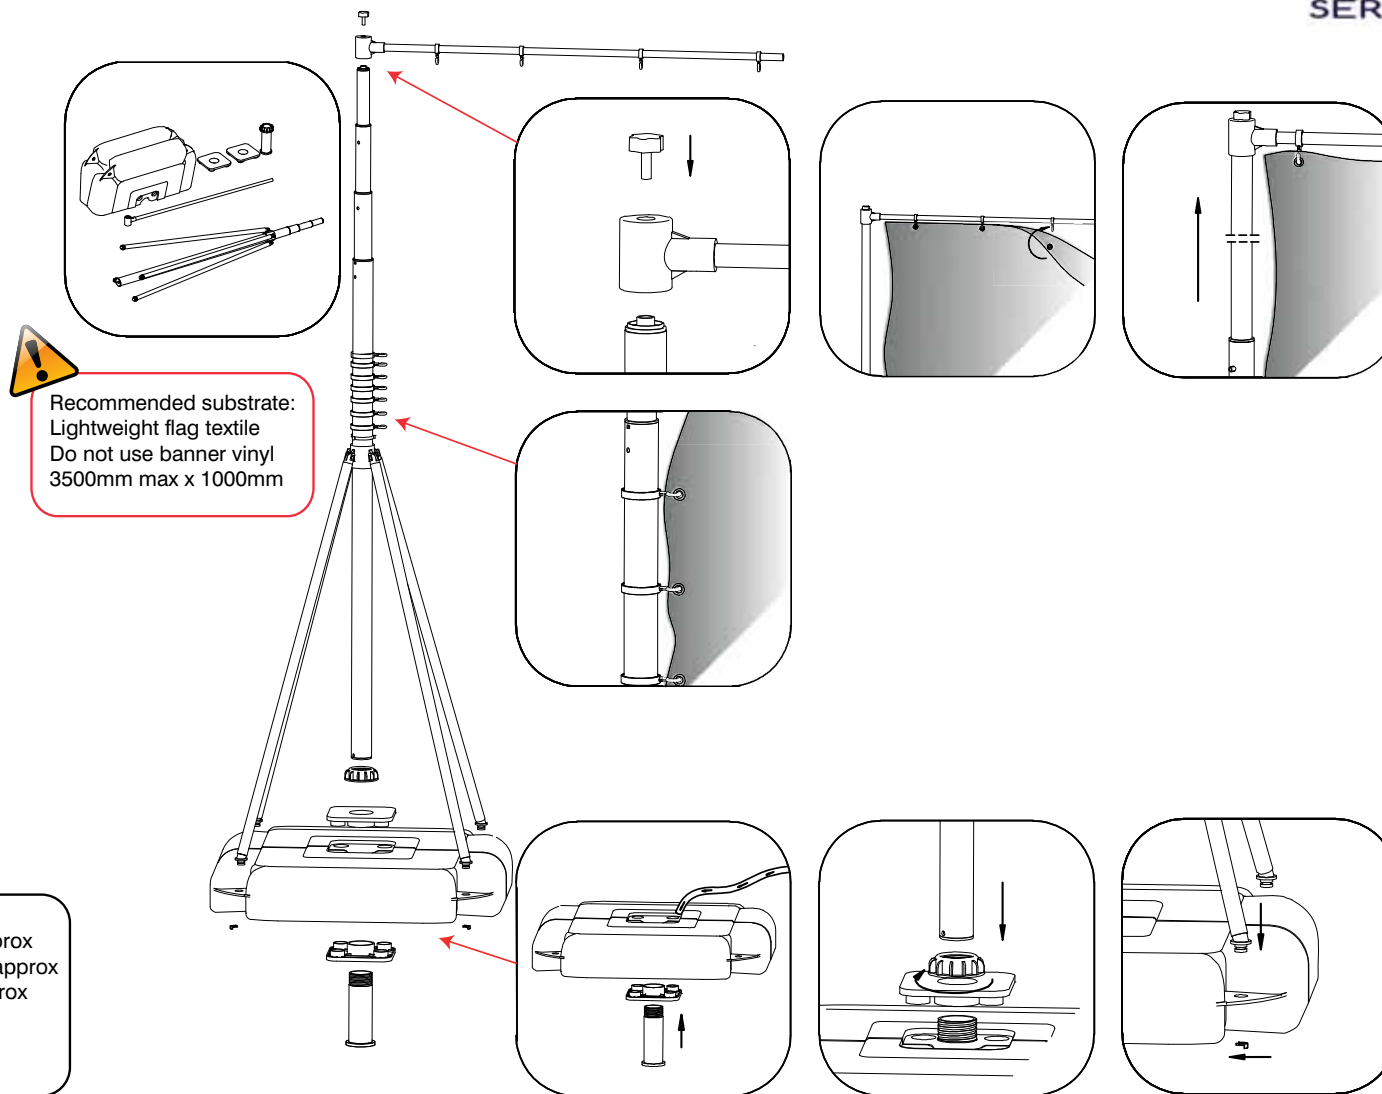

WIND DANCER

GRAPHIC
PRINTING
SERVICES

Overall assembled dimensions (h) x (w) x (d):
Maximum height 5300mm x 1000mm x 1000mm approx
Intermediate height 4170mm x 1000mm x 1000mm approx
Minimum height 2900mm x 1000mm x 1000mm approx
Weight: 17.4kg approx empty and 76kg approx
when filled with water
Capacity of base: 66 litres of water approx

5m Wind Dancer Rev2

Installation