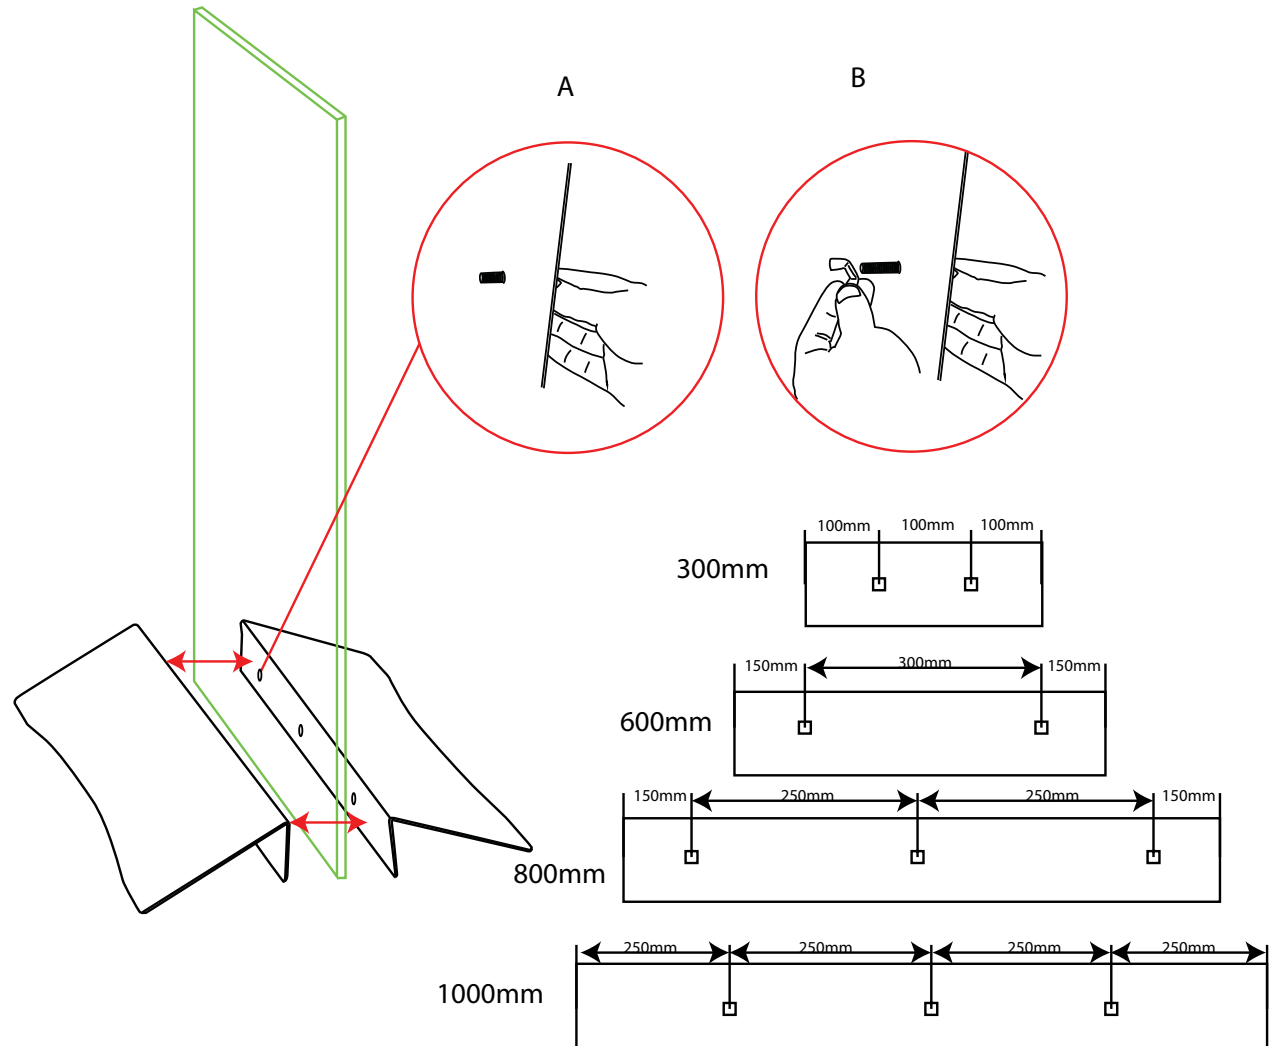

WEDGE

Width	Weight
300mm wide	3kg
600mm wide	5.1kg
800mm wide	7.4kg
1000mm wide	9.2kg

Hole height from the bottom of the unit is 42.50mm
8mm Bolt Supplied