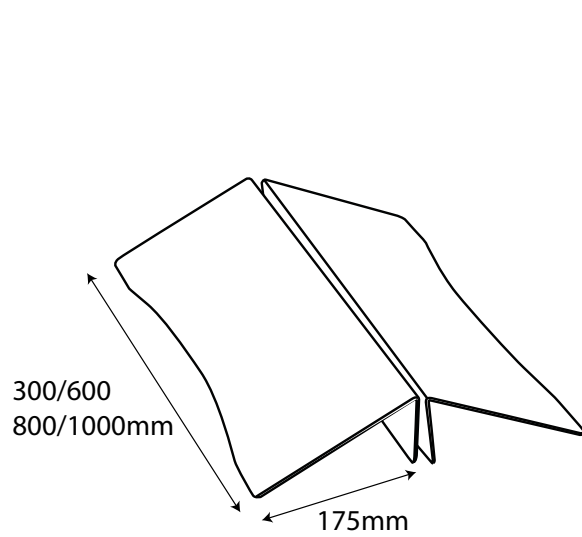

WEDGE

Width	Weight
300mm wide	3kg
600mm wide	5.1kg
800mm wide	7.4kg
1000mm wide	9.2kg

Hole height from the bottom of the unit is 42.50mm
8mm Bolt Supplied