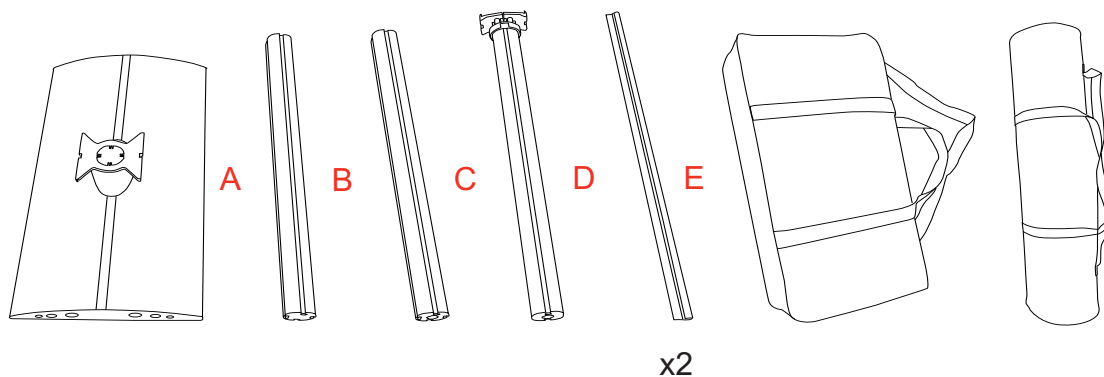

STEALTH

GRAPHIC
PRINTING
SERVICES

Total Visual Graphic Area: 2000 (h) x 800 (w)mm
Flexi Panel Total Visual Graphic Area: 2000 (h) x 600 (w)mm

STEALTH

GRAPHIC
PRINTING
SERVICES

Attaching graphic

STEALTH

GRAPHIC
PRINTING
SERVICES