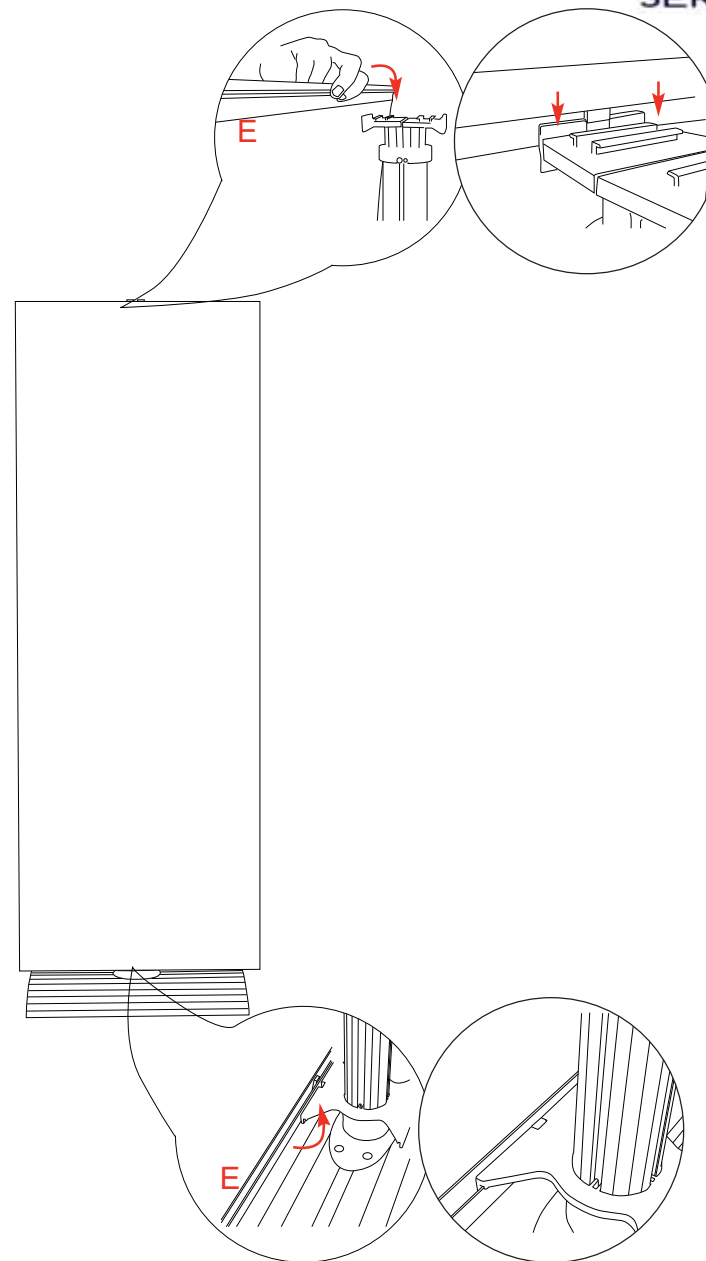

STEALTH

GRAPHIC
PRINTING
SERVICES

Total Visual Graphic Area: 2000 (h) x 800 (w)mm
Flexi Panel Total Visual Graphic Area: 2000 (h) x 600 (w)mm

STEALTH

GRAPHIC
PRINTING
SERVICES

Attaching graphic

STEALTH

GRAPHIC
PRINTING
SERVICES