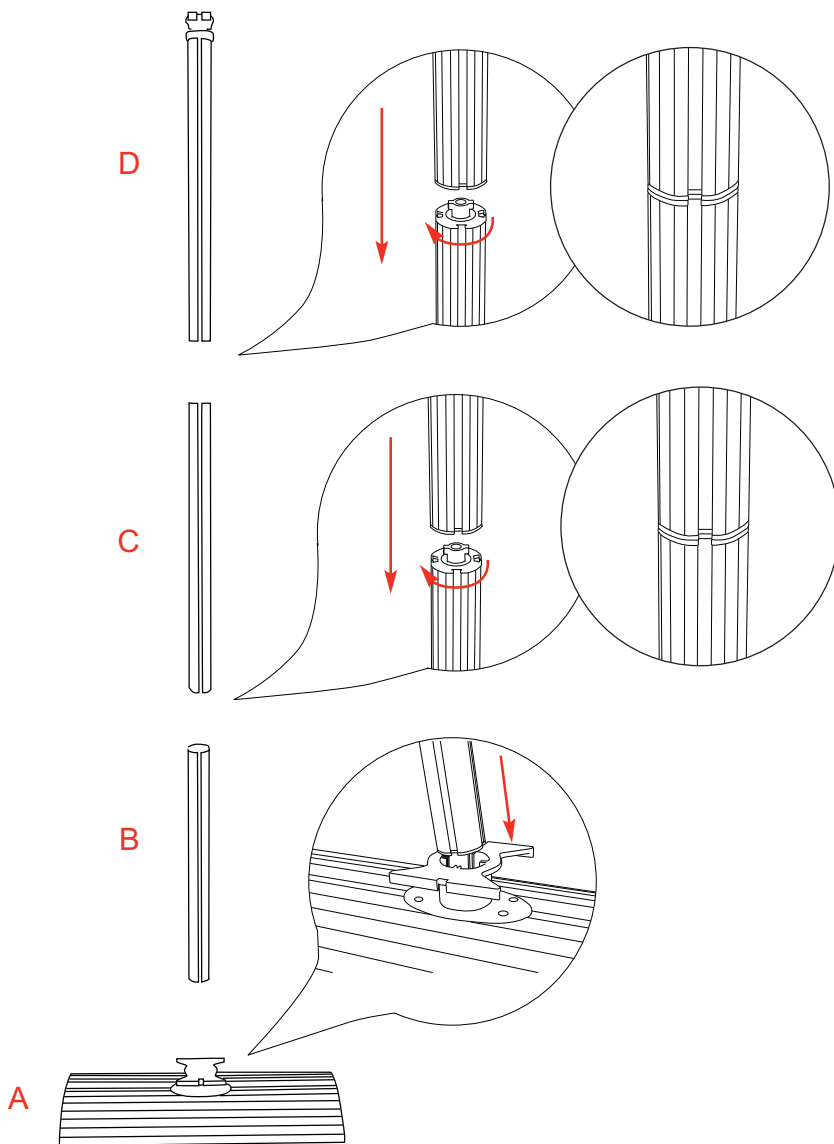

STEALTH

GRAPHIC
PRINTING
SERVICES

Total Visual Graphic Area: 2000 (h) x 800 (w)mm
Flexi Panel Total Visual Graphic Area: 2000 (h) x 600 (w)mm

STEALTH

GRAPHIC
PRINTING
SERVICES

Attaching graphic

STEALTH

GRAPHIC
PRINTING
SERVICES