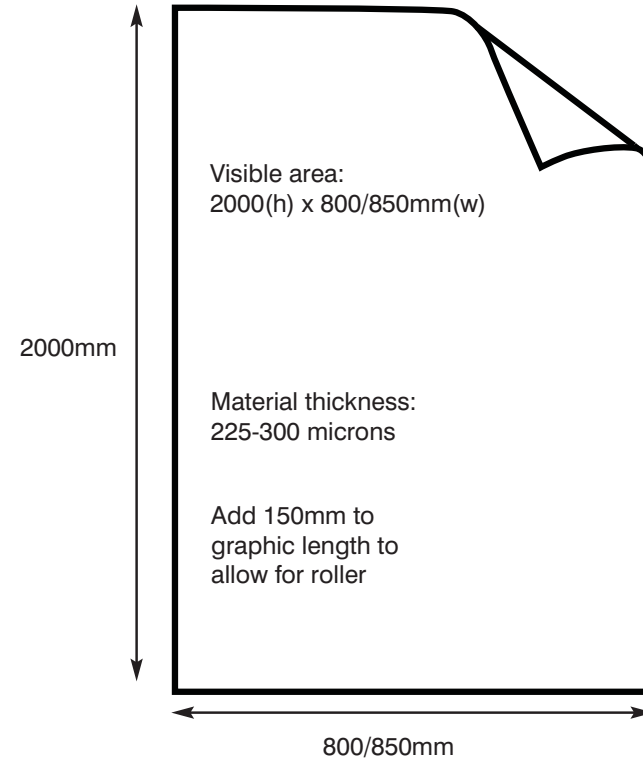

GRASSHOPPER

All sizes are
based on
850mm

800mm

850mm

Top Rail Attachment

Bottom Graphic Attachment