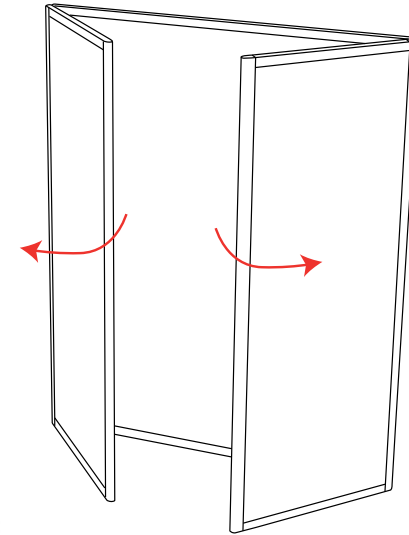

# GEAR EDGE

1

2

kg

Frame only: 12.20kg  
Frame With infill: 13.20kg

Visible Graphic Area  
Front Panel: 867mm(h) x 685mm(w)  
Side panel: 867mm(h) x 315mm(w)

## Inserting Graphics

Included in your kit is a pack of 60 x 50mm soft hollow plastic packers which if required, can be inserted into the inner frame channel filling the void behind your graphic pane