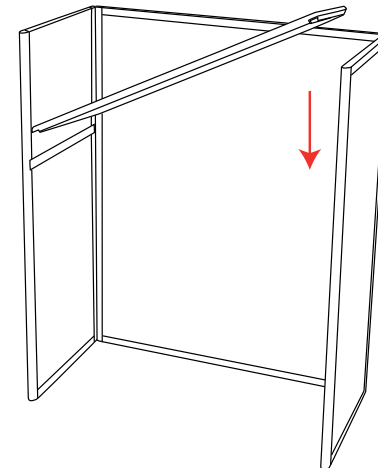

# GEAR EDGE

1

2

kg

Frame only: 12.20kg  
Frame With infill: 13.20kg

Visible Graphic Area  
Front Panel: 867mm(h) x 685mm(w)  
Side panel: 867mm(h) x 315mm(w)

## Inserting Graphics

Included in your kit is a pack of 60 x 50mm soft hollow plastic packers which if required, can be inserted into the inner frame channel filling the void behind your graphic pane