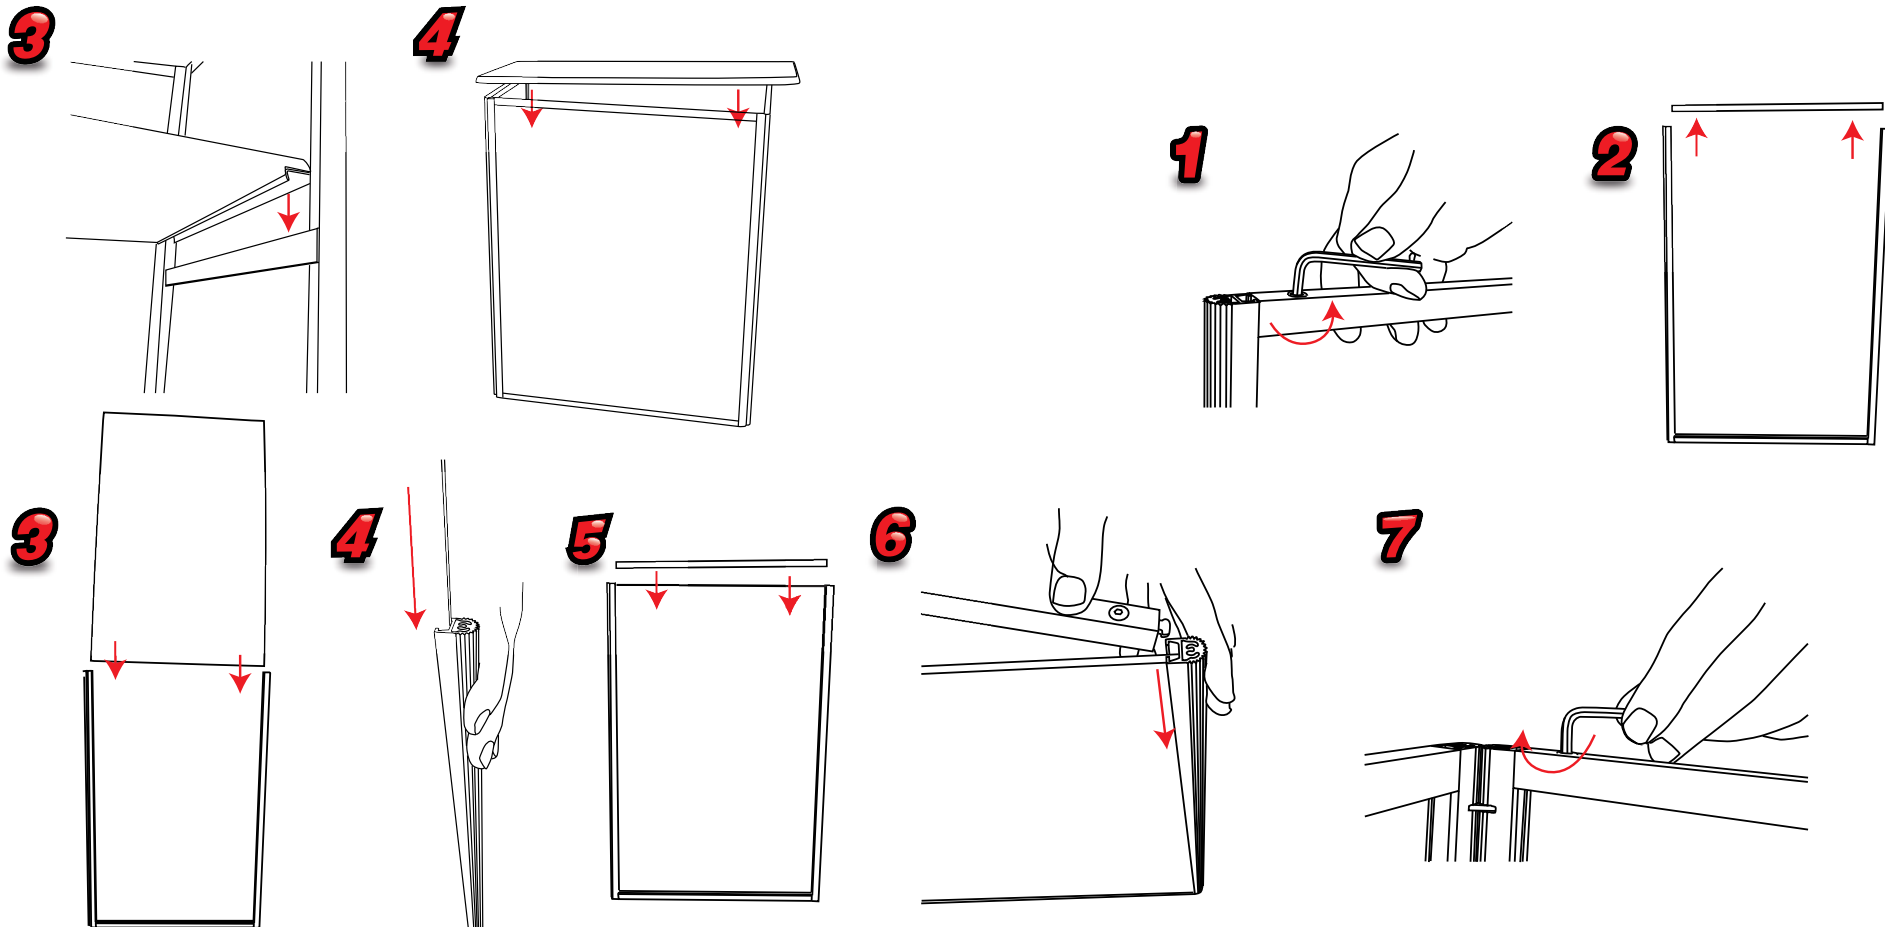

# GEAR EDGE

1

2

kg

Frame only: 12.20kg  
Frame With infill: 13.20kg

Visible Graphic Area  
Front Panel: 867mm(h) x 685mm(w)  
Side panel: 867mm(h) x 315mm(w)

# GEAR EDGE

## Inserting Graphics

Included in your kit is a pack of 60 x 50mm soft hollow plastic packers which if required, can be inserted into the inner frame channel filling the void behind your graphic pane