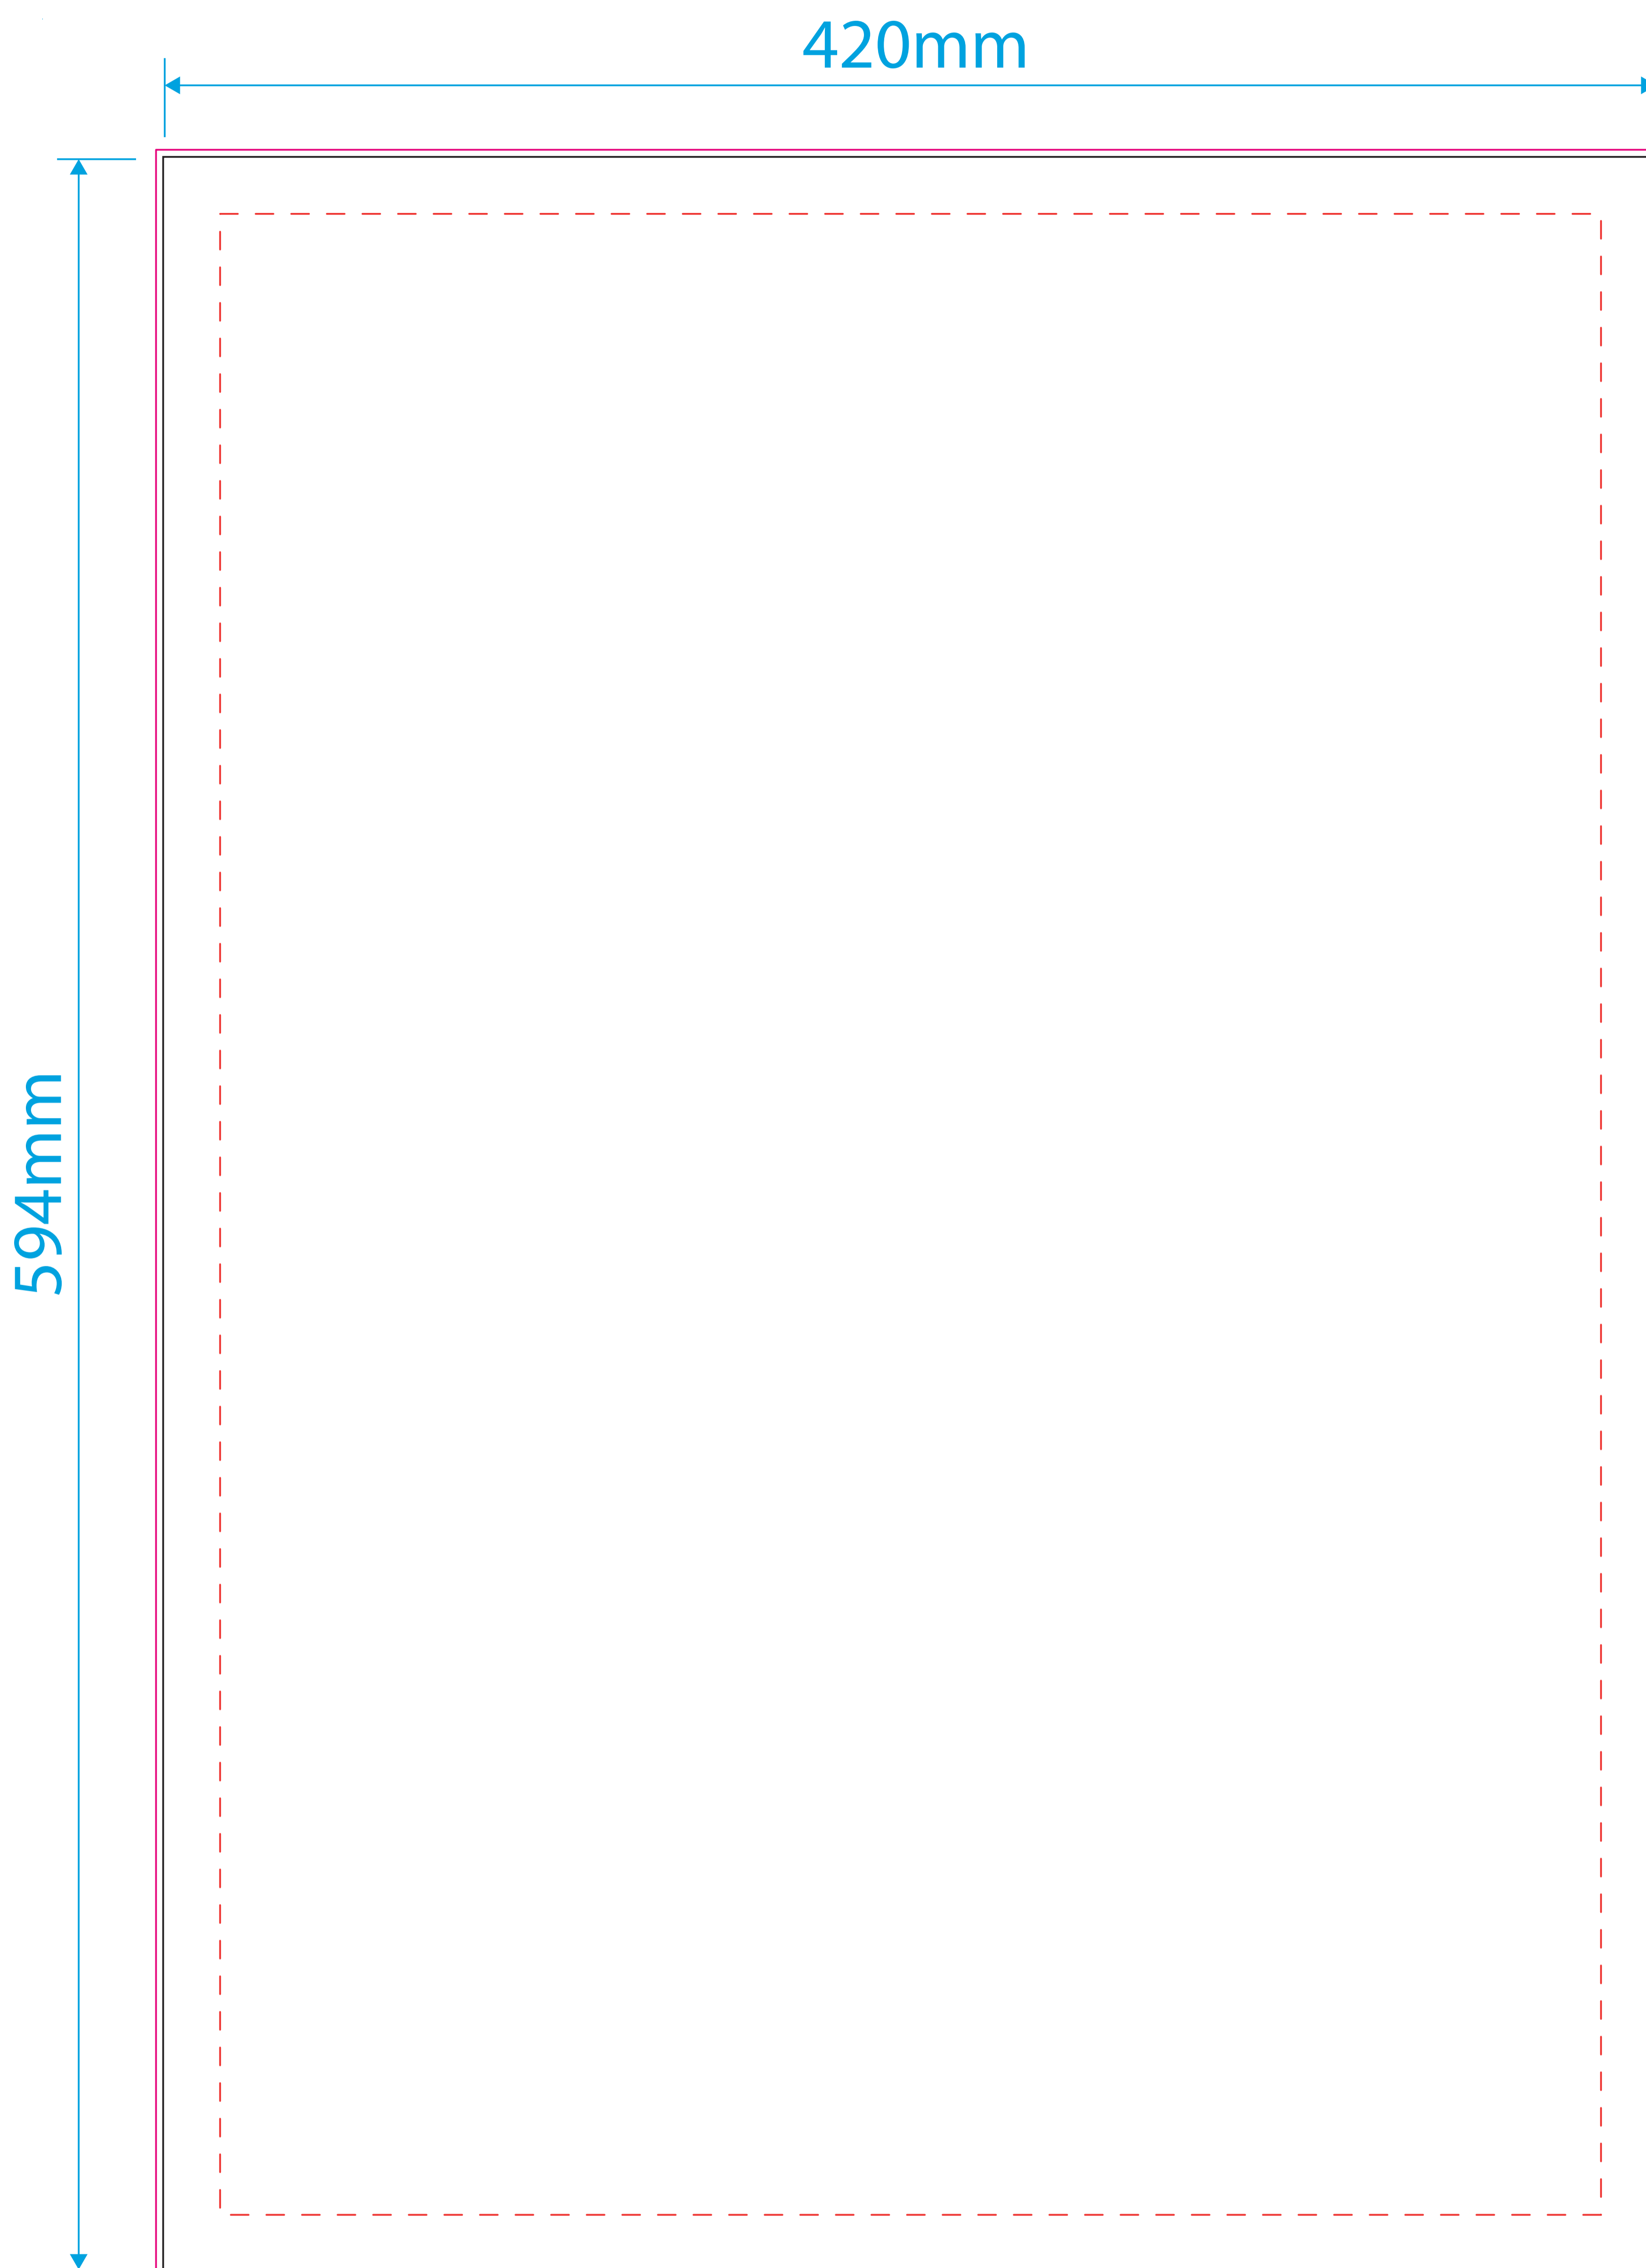

# A2 Poster Artwork Template

## Artwork guidelines - PLEASE READ

- Must be supplied in **CMYK**.
- **Embed** all images.
- All fonts must be converted to **outlines**.
- Resolution must be **300dpi**.
- Supply artwork as high resolution **PDF** or **Illustrator file**.
- Specify **Pantone** colours for **screen print**.
- Convert all spot colours to process **CMYK** for **digital print**. (Pantone matching cannot be guaranteed)
- Set artwork at **100%** scale.

## Template guidelines - PLEASE READ

— The **Black** keyline = Finished cut size of the product before assembly.

— The **Pink** keyline = Your background must extend to this line.

- - - The **Red** dashed keyline = **Safe Area** - Its advised that you keep all important information within this area.  
**Delete or hide this keyline after use.**